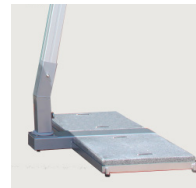

# 3.0 x 4.0m Rectangle Hurricane Side Wind

**Post size:** 93mm x 93mm x 3mm.

**Rib size:** 35 x 20mm 2-3mm thickness with three interlocking profiles making the ribs exceptionally strong.

**Rib and Stay component:** Marine grade nylon. All parts are designed to be easily interchangeable.

**Opening System:** geared winch imported from Italy with stainless steel wire.

**Operation:** Canopy rotates 360° and upto 45° tilt giving you the choice of angle needed using our rope and cleat system to hold it in place.

## Hub and Runner

Marine grade nylon PA66 ensures a strong, smooth, durable opening mechanism.

## Base frame and brackets

All the metal parts are galvanized and then Interpon powder coated. Comes with adjustable feet or optional castor wheels.