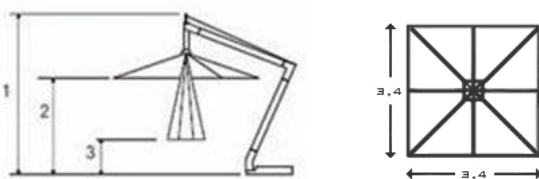

# 3.0 x 4.0m Rectangle Hurricane Side Wind

**Post size:** 93mm x 93mm x 3mm.

**Rib size:** 35 x 20mm 2-3mm thickness with three interlocking profiles making the ribs exceptionally strong.

**Rib and Stay component:** Marine grade nylon. All parts are designed to be easily interchangeable.

## Rib ends

We use an eyelet and screw system to fix the cover to the rib end for extra strength and clean lines.

## Easy opening

Sprung loaded ribs which stops them from getting stuck inward when closed, making the parasol easy to open.

1	Total height	3.0m
2	Open height	2.13m
3	Closed height	0.76m
4	Canopy size	3.0x4.0m