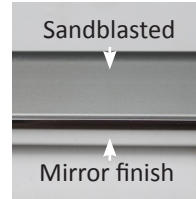

# 3.0 x 4.0m Rectangle Hurricane Side Wind

**Post size:** 93mm x 93mm x 3mm.

**Rib size:** 35 x 20mm 2-3mm thickness with three interlocking profiles making the ribs exceptionally strong.

**Rib and Stay component:** Marine grade nylon. All parts are designed to be easily interchangeable.

**Opening System:** geared winch imported from Italy with stainless steel wire.

**Operation:** Canopy rotates 360° and upto 45° tilt giving you the choice of angle needed using our rope and cleat system to hold it in place.

## Ribs

The contrast of the polished silver mirror trim and the anodised, sand blasted finish of the rib give a unique, high end look.

## Base frame and brackets

All the metal parts are galvanized and then Interpon powder coated. Comes with adjustable feet or optional castor wheels.