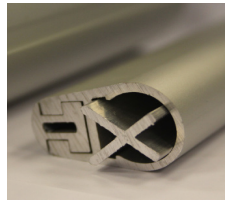

Base frame and brackets

All the metal parts are galvanized and then Interpon powder coated. Comes with adjustable feet or optional castor wheels.