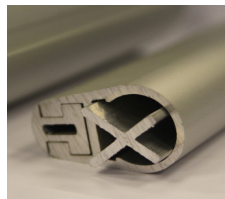

2.5 x 3.5m Rectangle Hurricane Side Wind

Post size: 93mm x 93mm x 3mm.

Rib size: 35 x 20mm 2-3mm thickness with three interlocking profiles making the ribs exceptionally strong.

Rib and Stay component: Marine grade nylon. All parts are designed to be easily interchangeable.

Opening System: geared winch imported from Italy with stainless steel wire.

Operation: Canopy rotates 360° and upto 45° tilt giving you the choice of angle needed using our rope and cleat system to hold it in place.

Marine grade nylon PA66 ensures a strong, smooth, durable opening mechanism.

Winch system

Manufactured in Italy, the geared winch ensures the canopy is easy to open and close.

Base frame and brackets

All the metal parts are galvanized and then Interpon powder coated. Comes with adjustable feet or optional castor wheels.

Rib ends

We use an eyelet and screw system to fix the cover to the rib end for extra strength and clean lines.

Easy opening

Sprung loaded ribs which stops them from getting stuck inward when closed, making the parasol easy to open.