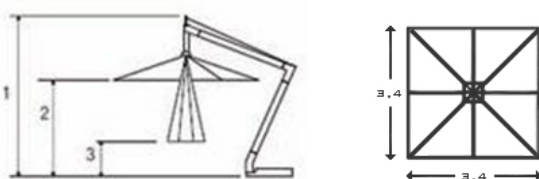

2.5 x 3.5m Rectangle Hurricane Side Wind

Post size: 93mm x 93mm x 3mm.

Rib size: 35 x 20mm 2-3mm thickness with three interlocking profiles making the ribs exceptionally strong.

Rib and Stay component: Marine grade nylon. All parts are designed to be easily interchangeable.

1	Total height	2.88m
2	Open height	2.1m
3	Closed height	0.92m
4	Canopy size	2.5x3.5m