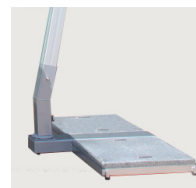

2.5 x 3.5m Rectangle Hurricane Side Wind

Post size: 93mm x 93mm x 3mm.

Rib size: 35 x 20mm 2-3mm thickness with three interlocking profiles making the ribs exceptionally strong.

Rib and Stay component: Marine grade nylon. All parts are designed to be easily interchangeable.

Opening System: geared winch imported from Italy with stainless steel wire.

Operation: Canopy rotates 360° and upto 45° tilt giving you the choice of angle needed using our rope and cleat system to hold it in place.

Marine grade nylon PA66 ensures a strong, smooth, durable opening mechanism.

Winch system

Manufactured in Italy, the geared winch ensures the canopy is easy to open and close.

Base frame and brackets

All the metal parts are galvanized and then Interpon powder coated. Comes with adjustable feet or optional castor wheels.

Rib ends

We use an eyelet and screw system to fix the cover to the rib end for extra strength and clean lines.

Easy opening

Sprung loaded ribs which stops them from getting stuck inward when closed, making the parasol easy to open.