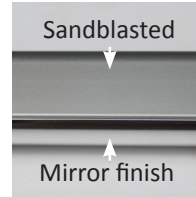

Ribs

The contrast of the polished silver mirror trim and the anodised, sand blasted finish of the rib give a unique, high end look.