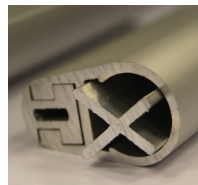

2.5m Round Santa Ana

Pole size: 39mm, 1.5mm thickness with cross support reinforcing.

Rib size: 35 x 20mm 1.5-2.5mm thickness with cross support reinforcing and mirror trim. Three profiles interlocking makes this rib and pole exceptionally strong.

Rib and Stay component: Marine grade nylon. All parts are designed to be easily interchangeable.

Santa Ana range: 3 year guarantee for commercial use.

1	Total height	2.40m
2	Open height	1.9m
3	Closed height	1.24m
4	Canopy size	2.5m

Finials -

Choice of two finials:

- Oval
- Sail

Ribs

Aluminium with a mirror trim creates a unique finish. All parts are designed to be easily replaceable.

Hub and Runner

Marine grade nylon PA66 ensures a strong, smooth, durable opening mechanism.

Cleat double pulley system

The rope locks into the cleat when the canopy is raised. The double pulley system makes the canopy easy to raise.

Rib ends

We use an insert nut and stainless steel bolt to fix the end of the cover to the rib for extra strength and clean lines.