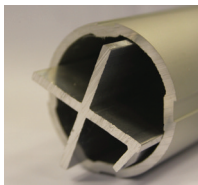

2.5m Round Santa Ana

Pole size: 39mm, 1.5mm thickness with cross support reinforcing.

Rib size: 35 x 20mm 1.5-2.5mm thickness with cross support reinforcing and mirror trim. Three profiles interlocking makes this rib and pole exceptionally strong.

Rib and Stay component: Marine grade nylon. All parts are designed to be easily interchangeable.

Santa Ana range: 3 year guarantee for commercial use.

1	Total height	2.40m
2	Open height	1.9m
3	Closed height	1.24m
4	Canopy size	2.5m

Finials -

Choice of two finials:

- Oval
- Sail

Ribs

Aluminium with a mirror trim creates a unique finish. All parts are designed to be easily replaceable.

Hub and Runner

Marine grade nylon PA66 ensures a strong, smooth, durable opening mechanism.

Cleat double pulley system

The rope locks into the cleat when the canopy is raised. The double pulley system makes the canopy easy to raise.

Rib ends

We use an insert nut and stainless steel bolt to fix the end of the cover to the rib for extra strength and clean lines.