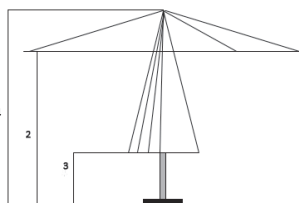

2.5m Round Santa Ana

Pole size: 39mm, 1.5mm thickness with cross support reinforcing.

Rib size: 35 x 20mm 1.5-2.5mm thickness with cross support reinforcing and mirror trim. Three profiles interlocking makes this rib and pole exceptionally strong.

Rib and Stay component: Marine grade nylon. All parts are designed to be easily interchangeable.

Santa Ana range: 3 year guarantee for commercial use.

1	Total height	2.40m
2	Open height	1.9m
3	Closed height	1.24m
4	Canopy size	2.5m

Finials -

Choice of two finials:

- Oval
- Sail

Ribs

Aluminium with a mirror trim creates a unique finish. All parts are designed to be easily replaceable.

Hub and Runner

Marine grade nylon PA66 ensures a strong, smooth, durable opening mechanism.

Cleat double pulley system

The rope locks into the cleat when the canopy is raised. The double pulley system makes the canopy easy to raise.

Rib ends

We use an insert nut and stainless steel bolt to fix the end of the cover to the rib for extra strength and clean lines.