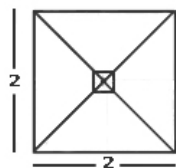

2.0m Square Santa Ana

Pole size: 39mm, 1.5mm thickness with cross support reinforcing.

Rib size: 35 x 20mm 1.5-2.5mm thickness with cross support reinforcing and mirror trim. Three profiles interlocking makes this rib and pole exceptionally strong.

Rib and Stay component: Marine grade nylon. All parts are designed to be easily interchangeable.

Santa Ana range: 3 year guarantee for commercial use.

1	Total height	2.53m
2	Open height	2.0m
3	Closed height	1.0m
4	Canopy size	2.0m