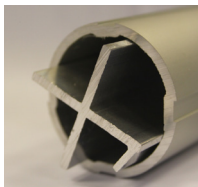

2.0m Square Santa Ana

Pole size: 39mm, 1.5mm thickness with cross support reinforcing.

Rib size: 35 x 20mm 1.5-2.5mm thickness with cross support reinforcing and mirror trim. Three profiles interlocking makes this rib and pole exceptionally strong.

Rib and Stay component: Marine grade nylon. All parts are designed to be easily interchangeable.

Santa Ana range: 3 year guarantee for commercial use.

1	Total height	2.53m
2	Open height	2.0m
3	Closed height	1.0m
4	Canopy size	2.0m

Finials -

Choice of two finials:

- Oval
- Sail

Ribs

Aluminium with a mirror trim creates a unique finish. All parts are designed to be easily replaceable.

Hub and Runner

Marine grade nylon PA66 ensures a strong, smooth, durable opening mechanism.

Cleat double pulley system

The rope locks into the cleat when the canopy is raised. The double pulley system makes the canopy easy to raise.

Rib ends

We use an insert nut and stainless steel bolt to fix the end of the cover to the rib for extra strength and clean lines.