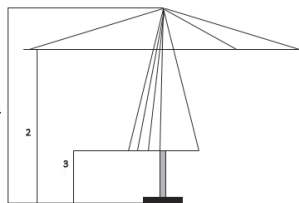

2.0m Square Santa Ana

Pole size: 39mm, 1.5mm thickness with cross support reinforcing.

Rib size: 35 x 20mm 1.5-2.5mm thickness with cross support reinforcing and mirror trim. Three profiles interlocking makes this rib and pole exceptionally strong.

Rib and Stay component: Marine grade nylon. All parts are designed to be easily interchangeable.

Santa Ana range: 3 year guarantee for commercial use.

1	Total height	2.53m
2	Open height	2.0m
3	Closed height	1.0m
4	Canopy size	2.0m

Cleat double pulley system

The rope locks into the cleat when the canopy is raised. The double pulley system makes the canopy easy to raise.

Rib ends

We use an insert nut and stainless steel bolt to fix the end of the cover to the rib for extra strength and clean lines.