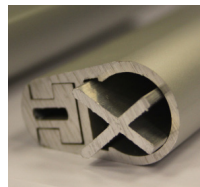

2.0m Square Santa Ana

Pole size: 39mm, 1.5mm thickness with cross support reinforcing.

Rib size: 35 x 20mm 1.5-2.5mm thickness with cross support reinforcing and mirror trim. Three profiles interlocking makes this rib and pole exceptionally strong.

Rib and Stay component: Marine grade nylon. All parts are designed to be easily interchangeable.

Santa Ana range: 3 year guarantee for commercial use.

1	Total height	2.53m
2	Open height	2.0m
3	Closed height	1.0m
4	Canopy size	2.0m

Finials -

Choice of two finials:

- Oval
- Sail

Ribs

Aluminium with a mirror trim creates a unique finish. All parts are designed to be easily replaceable.

Hub and Runner

Marine grade nylon PA66 ensures a strong, smooth, durable opening mechanism.

Cleat double pulley system

The rope locks into the cleat when the canopy is raised. The double pulley system makes the canopy easy to raise.

Rib ends

We use an insert nut and stainless steel bolt to fix the end of the cover to the rib for extra strength and clean lines.