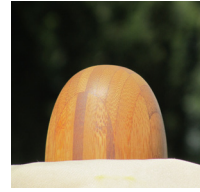

3.0m Round Levante

Finials -

Smooth, rounded bamboo finial, designed to complete the natural wooden bamboo look.

Ribs

Laminated bamboo ribs with stainless steel bolts to make it easy to replace parts.

Hub and Runner

Laminated bamboo hub and runner with stainless steel brackets and bolts.

Cleat double pulley system

The rope locks into the cleat when the canopy is raised. The double pulley system makes the canopy easy to raise.

Rib ends

We use stainless steel rib ends with an insert nut and stainless steel bolt to fix the end of the cover for extra strength and clean lines.

Pole size: 48mm, laminated bamboo.

Rib size: 35 x 20mm bamboo ribs.

Stay size: 35 x 20mm bamboo ribs.

Metal fittings: all metal fittings including screw bolts made from 304 stainless steel.

Levante range: 3 year guarantee for commercial use.

1	Total height	2.70m
2	Open height	2.1m
3	Closed height	1.05m
4	Canopy size	3.0m