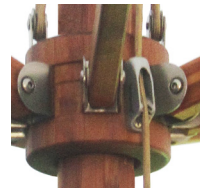

3.0m Round Levante

Finials -

Smooth, rounded bamboo finial, designed to complete the natural wooden bamboo look.

Ribs

Laminated bamboo ribs with stainless steel bolts to make it easy to replace parts.

Hub and Runner

Laminated bamboo hub and runner with stainless steel brackets and bolts.

Cleat double pulley system

The rope locks into the cleat when the canopy is raised. The double pulley system makes the canopy easy to raise.

Rib ends

We use stainless steel rib ends with an insert nut and stainless steel bolt to fix the end of the cover for extra strength and clean lines.

Pole size: 48mm, laminated bamboo.

Rib size: 35 x 20mm bamboo ribs.

Stay size: 35 x 20mm bamboo ribs.

Metal fittings: all metal fittings including screw bolts made from 304 stainless steel.

Levante range: 3 year guarantee for commercial use.

1	Total height	2.70m
2	Open height	2.1m
3	Closed height	1.05m
4	Canopy size	3.0m