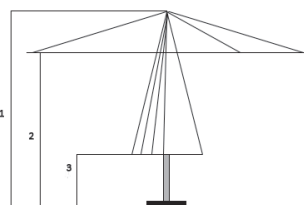

Laminated bamboo hub and runner with stainless steel brackets and bolts.

Cleat double pulley system

The rope locks into the cleat when the canopy is raised. The double pulley system makes the canopy easy to raise.

Rib ends

We use stainless steel rib ends with an insert nut and stainless steel bolt to fix the end of the cover for extra strength and clean lines.

Pole size: 48mm, laminated bamboo.

Rib size: 35 x 20mm bamboo ribs.

Stay size: 35 x 20mm bamboo ribs.

Metal fittings: all metal fittings including screw bolts made from 304 stainless steel.

Levante range: 3 year guarantee for commercial use.

1	Total height	2.70m
2	Open height	2.1m
3	Closed height	1.05m
4	Canopy size	3.0m