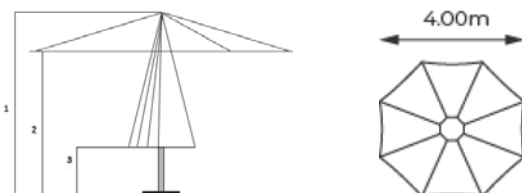

4.0m Round Levante

Pole size: 48mm, laminated bamboo.

Rib size: 35 x 20mm bamboo ribs.

Stay size: 35 x 20mm bamboo ribs.

Metal fittings: all metal fittings including screw bolts made from 304 stainless steel.

Hub and Runner

Laminated bamboo hub and runner with stainless steel brackets and bolts.

Cleat double pulley system

The rope locks into the cleat when the canopy is raised. The double pulley system makes the canopy easy to raise.

Rib ends

We use stainless steel rib ends with an insert nut and stainless steel bolts to fix the end of the cover for extra strength and clean lines.

1	Total height	2.80m
2	Open height	2.1m
3	Closed height	0.83m
4	Canopy size	4.0m