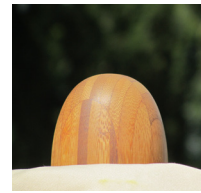

3.0m Square Levante

Finials -

Smooth, rounded bamboo finial, designed to complete the natural wooden bamboo look.

Ribs

Laminated bamboo ribs with stainless steel bolts to make it easy to replace parts.

Hub and Runner

Laminated bamboo hub and runner with stainless steel brackets and bolts.

Cleat double pulley system

The rope locks into the cleat when the canopy is raised. The double pulley system makes the canopy easy to raise.

Rib ends

We use stainless steel rib ends with an insert nut and stainless steel bolt to fix the end of the cover for extra strength and clean lines.

Pole size: 48mm, laminated bamboo.

Rib size: 35 x 20mm bamboo ribs.

Stay size: 35 x 20mm bamboo ribs.

Metal fittings: all metal fittings including screw bolts made from 304 stainless steel.

Levante range: 3 year guarantee for commercial use.

1	Total height	3.05m
2	Open height	2.26m
3	Closed height	0.80m
4	Canopy size	3.0m