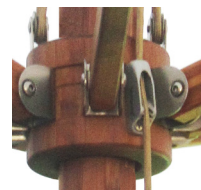

3.0m Square Levante

Finials -

Smooth, rounded bamboo finial, designed to complete the natural wooden bamboo look.

Ribs

Laminated bamboo ribs with stainless steel bolts to make it easy to replace parts.

Hub and Runner

Laminated bamboo hub and runner with stainless steel brackets and bolts.

Cleat double pulley system

The rope locks into the cleat when the canopy is raised. The double pulley system makes the canopy easy to raise.

Rib ends

We use stainless steel rib ends with an insert nut and stainless steel bolt to fix the end of the cover for extra strength and clean lines.

Pole size: 48mm, laminated bamboo.

Rib size: 35 x 20mm bamboo ribs.

Stay size: 35 x 20mm bamboo ribs.

Metal fittings: all metal fittings including screw bolts made from 304 stainless steel.

Levante range: 3 year guarantee for commercial use.

1	Total height	3.05m
2	Open height	2.26m
3	Closed height	0.80m
4	Canopy size	3.0m