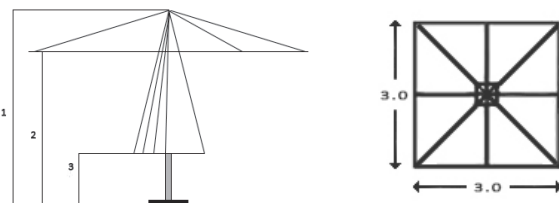

Rib ends

We use stainless steel rib ends with an insert nut and stainless steel bolt to fix the end of the cover for extra strength and clean lines.

Pole size: 48mm, laminated bamboo.

Rib size: 35 x 20mm bamboo ribs.

Stay size: 35 x 20mm bamboo ribs.

Metal fittings: all metal fittings including screw bolts made from 304 stainless steel.

Levante range: 3 year guarantee for commercial use.

1	Total height	3.05m
2	Open height	2.26m
3	Closed height	0.80m
4	Canopy size	3.0m