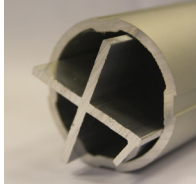

2.0 x 3.0m Rectangle Hurricane

Pole size: 49mm, 4mm thickness with cross support reinforcing.

Rib size: 35 x 20mm 2-3mm thickness with cross support reinforcing and mirror trim. Three profiles interlocking makes this rib and pole exceptionally strong.

Rib and Stay component: Marine grade nylon. All parts are designed to be easily interchangeable.

Hurricane Telescopic range: 3 year guarantee for commercial use.

1	Total height	2.88m
2	Open height	2.1m
3	Closed height	0.92m
4	Canopy size	2.0 x 3.0m

Finials -

Choice of two finials:

- Oval
- Sail

Ribs

Aluminium with a mirror trim creates a unique finish. All parts are designed to be easily replaceable.

Hub and Runner

Marine grade nylon PA66 ensures a strong, smooth, durable opening mechanism.

Cleat double pulley system

The rope locks into the cleat when the canopy is raised. The double pulley system makes the canopy easy to raise.

Rib ends

We use an insert nut and stainless steel bolt to fix the end of the cover to the rib for extra strength and clean lines.