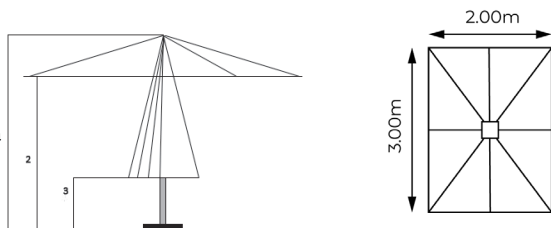

2.0 x 3.0m Rectangle Hurricane

Pole size: 49mm, 4mm thickness with cross support reinforcing.

Rib size: 35 x 20mm 2-3mm thickness with cross support reinforcing and mirror trim. Three profiles interlocking makes this rib and pole exceptionally strong.

Rib and Stay component: Marine grade nylon. All parts are designed to be easily interchangeable.

Hurricane Telescopic range: 3 year guarantee for commercial use.

1	Total height	2.88m
2	Open height	2.1m
3	Closed height	0.92m
4	Canopy size	2.0 x 3.0m