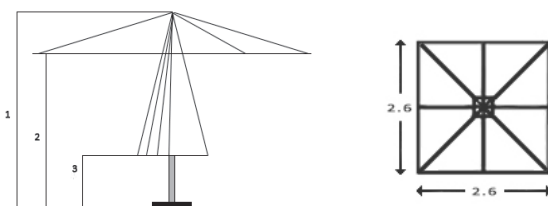

Hurricane 2.6m Square

Pole size: 49mm, 3mm thickness with cross support reinforcing.

Rib size: 35 x 20mm 2-3mm thickness with cross support reinforcing and mirror trim.

Hub and Runner: Marine grade nylon.

Cleat double pulley system

The rope locks into the cleat when the canopy is raised. The double pulley system makes the canopy easy to raise.

Rib ends

We use stainless steel rib ends with an insert nut and stainless steel bolt to fix the end of the cover for extra strength and clean lines.

Easy opening

Sprung loaded ribs for easy opening.

| | | |
|---|---------------|-------|
| 1 | Total height | 2.9m |
| 2 | Open height | 2.1m |
| 3 | Closed height | 0.86m |
| 4 | Canopy size | 2.6m |