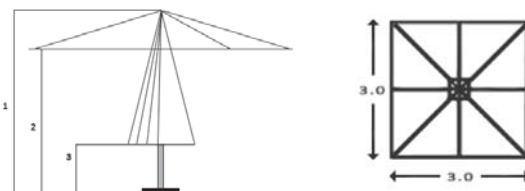

Rib ends

We use stainless steel rib ends with an insert nut and stainless steel bolt to fix the end of the cover for extra strength and clean lines.

Pole size: 58mm, laminated bamboo.

Rib size: 35 x 20mm bamboo ribs.

No of Ribs: 8

Stay size: 35 x 20mm bamboo ribs.

Metal fittings: all metal fittings including screw bolts made from 304 stainless steel.

Levante range: 3 year guarantee for commercial use.

1	Total height	3.00m
2	Open height	2.13m
3	Closed height	0.76m
4	Canopy size	2.5x3.5m