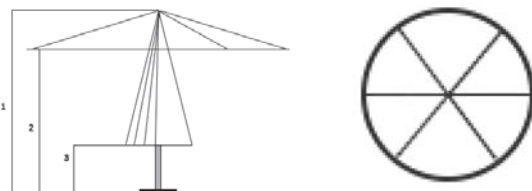

Hub and Runner

Laminated bamboo hub and runner with stainless steel brackets and bolts.

Cleat double pulley system

The rope locks into the cleat when the canopy is raised. The double pulley system makes the canopy easy to raise.

Rib ends

We use stainless steel rib ends with an insert nut and stainless steel bolts to fix the end of the cover for extra strength and clean lines.

1	Total height	2.65m
2	Open height	2.1m
3	Closed height	1.24m
4	Canopy size	2.5m