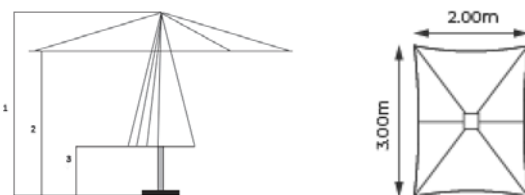

## Rib ends

We use stainless steel rib ends with an insert nut and stainless steel bolt to fix the end of the cover for extra strength and clean lines.

**Pole size:** 48mm, laminated bamboo.

**Rib size:** 35 x 20mm bamboo ribs.

**No of Ribs:** 8

**Stay size:** 35 x 20mm bamboo ribs.

**Metal fittings:** all metal fittings including screw bolts made from 304 stainless steel.

**Levante range:** 3 year guarantee for commercial use.

1	Total height	2.88m
2	Open height	2.10m
3	Closed height	0.92m
4	Canopy size	2.0x3.0m