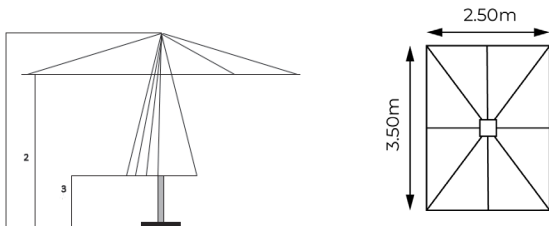

2.5 x 3.5m Rectangle Hurricane

Pole size: 58mm, 4mm thickness with cross support reinforcing.

Rib size: 35 x 20mm 2-3mm thickness with cross support reinforcing and mirror trim. Three profiles interlocking makes this rib and pole exceptionally strong.

Rib and Stay component: Marine grade nylon. All parts are designed to be easily interchangeable.

Hurricane Telescopic range: 3 year guarantee for commercial use.

1	Total height	3.0m
2	Open height	2.13m
3	Closed height	0.76m
4	Canopy size	2.5 x 3.5m