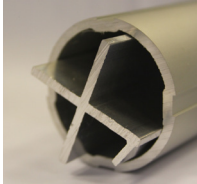

2.5 x 3.5m Rectangle Hurricane

Pole size: 58mm, 4mm thickness with cross support reinforcing.

Rib size: 35 x 20mm 2-3mm thickness with cross support reinforcing and mirror trim. Three profiles interlocking makes this rib and pole exceptionally strong.

Rib and Stay component: Marine grade nylon. All parts are designed to be easily interchangeable.

Hurricane Telescopic range: 3 year guarantee for commercial use.

1	Total height	3.0m
2	Open height	2.13m
3	Closed height	0.76m
4	Canopy size	2.5 x 3.5m

Finials -

Choice of two finials:

- Oval
- Sail

Ribs

Aluminium with a mirror trim creates a unique finish. All parts are designed to be easily replaceable.

Hub and Runner

Marine grade nylon PA66 ensures a strong, smooth, durable opening mechanism.

Cleat double pulley system

The rope locks into the cleat when the canopy is raised. The double pulley system makes the canopy easy to raise.

Rib ends

We use an insert nut and stainless steel bolt to fix the end of the cover to the rib for extra strength and clean lines.