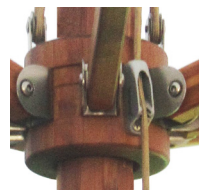

# 2.1m Square Levante

**Pole size:** 38mm, laminated bamboo.

**Rib size:** 28 x 20mm bamboo ribs.

**Stay size:** 28 x 20mm bamboo ribs.

**Metal fittings:** all metal fittings including screw bolts made from 304 stainless steel.

## Finials -

Smooth, rounded bamboo finial, designed to complete the natural wooden bamboo look.

## Ribs

Laminated bamboo ribs with stainless steel bolts to make it easy to replace parts.

## Cleat double pulley system

The rope locks into the cleat when the canopy is raised. The double pulley system makes the canopy easy to raise.