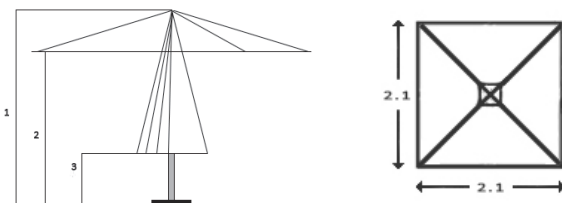

## Rib ends

We use stainless steel rib ends with an insert nut and stainless steel bolt to fix the end of the cover for extra strength and clean lines.

1	Total height	2.75m
2	Open height	2.13m
3	Closed height	1.10m
4	Canopy size	2.1m