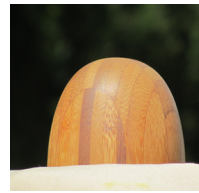

# 2.1m Square Levante

**Pole size:** 38mm, laminated bamboo.

**Rib size:** 28 x 20mm bamboo ribs.

**Stay size:** 28 x 20mm bamboo ribs.

**Metal fittings:** all metal fittings including screw bolts made from 304 stainless steel.

## Finials -

Smooth, rounded bamboo finial, designed to complete the natural wooden bamboo look.

## Ribs

Laminated bamboo ribs with stainless steel bolts to make it easy to replace parts.