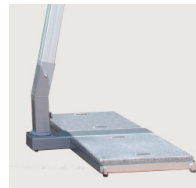

# 3.5m Round Hurricane Side Wind

**Post size:** 93mm x 93mm x 3mm.

**Rib size:** 35 x 20mm 2-3mm thickness with three interlocking profiles making the ribs exceptionally strong.

**Rib and Stay component:** Marine grade nylon. All parts are designed to be easily interchangeable.

**Opening System:** geared winch imported from Italy with stainless steel wire.

**Operation:** Canopy rotates 360° and upto 45° tilt giving you the choice of angle needed using our rope and cleat system to hold it in place.

## Hub and Runner

Marine grade nylon PA66 ensures a strong, smooth, durable opening mechanism.

## Base frame and brackets

All the metal parts are galvanized and then Interpon powder coated. Comes with adjustable feet or optional castor wheels.