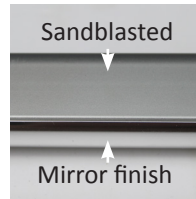

# 3.5m Round Hurricane Side Wind

**Post size:** 93mm x 93mm x 3mm.

**Rib size:** 35 x 20mm 2-3mm thickness with three interlocking profiles making the ribs exceptionally strong.

**Rib and Stay component:** Marine grade nylon. All parts are designed to be easily interchangeable.

**Opening System:** geared winch imported from Italy with stainless steel wire.

**Operation:** Canopy rotates 360° and upto 45° tilt giving you the choice of angle needed using our rope and cleat system to hold it in place.

## Ribs

The contrast of the polished silver mirror trim and the anodised, sand blasted finish of the rib give a unique, high end look.