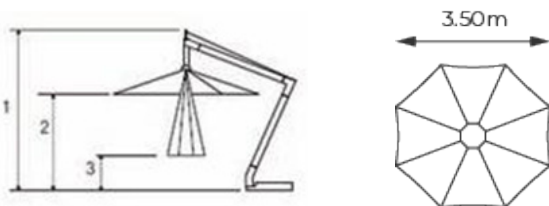

# 3.5m Round Hurricane Side Wind

**Post size:** 93mm x 93mm x 3mm.

**Rib size:** 35 x 20mm 2-3mm thickness with three interlocking profiles making the ribs exceptionally strong.

**Rib and Stay component:** Marine grade nylon. All parts are designed to be easily interchangeable.

**Opening System:** geared winch imported from Italy with stainless steel wire.

**Operation:** Canopy rotates 360° and upto 45° tilt giving you the choice of angle needed using our rope and cleat system to hold it in place.

**Hurricane Side Wind range:** 3 year guarantee for commercial use.

1	Total height	3.10m
2	Open height	2.10m
3	Closed height	0.82m
4	Canopy size	3.5m