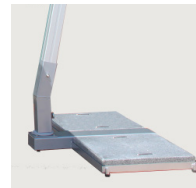

Base frame and brackets

All the metal parts are galvanized and then Interpon powder coated. Comes with adjustable feet or optional castor wheels.