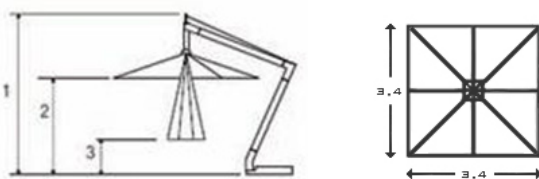

3.4m Square Hurricane Side Wind

Post size: 93mm x 93mm x 3mm.

Rib size: 35 x 20mm 2-3mm thickness with three interlocking profiles making the ribs exceptionally strong.

Rib and Stay component: Marine grade nylon. All parts are designed to be easily interchangeable.

Opening System: geared winch imported from Italy with stainless steel wire.

Operation: Canopy rotates 360° and upto 45° tilt giving you the choice of angle needed using our rope and cleat system to hold it in place.

Hurricane Side Wind range: 3 year guarantee for commercial use.

| | | |
|---|---------------|-------|
| 1 | Total height | 3.36m |
| 2 | Open height | 2.1m |
| 3 | Closed height | 0.43m |
| 4 | Canopy size | 3.4m |