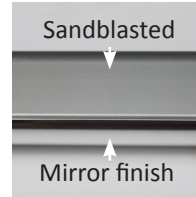

3.4m Square Hurricane Side Wind

Post size: 93mm x 93mm x 3mm.

Rib size: 35 x 20mm 2-3mm thickness with three interlocking profiles making the ribs exceptionally strong.

Rib and Stay component: Marine grade nylon. All parts are designed to be easily interchangeable.

Opening System: geared winch imported from Italy with stainless steel wire.

Operation: Canopy rotates 360° and upto 45° tilt giving you the choice of angle needed using our rope and cleat system to hold it in place.

Ribs

The contrast of the polished silver mirror trim and the anodised, sand blasted finish of the rib give a unique, high end look.

Hub and Runner

Marine grade nylon PA66 ensures a strong, smooth, durable opening mechanism.

Winch system

Manufactured in Italy, the geared winch ensures the canopy is easy to open and close.

Base frame and brackets

All the metal parts are galvanized and then Interpon powder coated. Comes with adjustable feet or optional castor wheels.