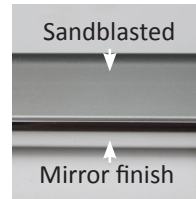

3.0m Square Hurricane Side Wind

Post size: 93mm x 93mm x 3mm.

Rib size: 35 x 20mm 2-3mm thickness with three interlocking profiles making the ribs exceptionally strong.

Rib and Stay component: Marine grade nylon. All parts are designed to be easily interchangeable.

Opening System: geared winch imported from Italy with stainless steel wire.

Operation: Canopy rotates 360° and upto 45° tilt giving you the choice of angle needed using our rope and cleat system to hold it in place.

Hurricane Side Wind range: 3 year guarantee for commercial use.

1	Total height	3.20m
2	Open height	2.1m
3	Closed height	0.60m
4	Canopy size	3.0m

Ribs

The contrast of the polished silver mirror trim and the anodised, sand blasted finish of the rib give a unique, high end look.

All the metal parts are galvanized and then Interpon powder coated. Comes with adjustable feet or optional castor wheels.

Rib ends

We use an eyelet and screw system to fix the cover to the rib end for extra strength and clean lines.