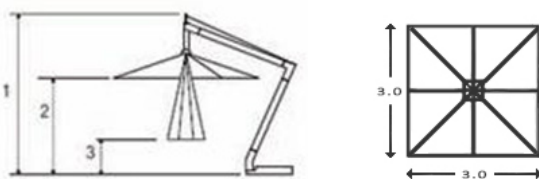

3.0m Square Hurricane Side Wind

Post size: 93mm x 93mm x 3mm.

Rib size: 35 x 20mm 2-3mm thickness with three interlocking profiles making the ribs exceptionally strong.

Rib and Stay component: Marine grade nylon. All parts are designed to be easily interchangeable.

Opening System: geared winch imported from Italy with stainless steel wire.

Operation: Canopy rotates 360° and upto 45° tilt giving you the choice of angle needed using our rope and cleat system to hold it in place.

Hurricane Side Wind range: 3 year guarantee for commercial use.

1	Total height	3.20m
2	Open height	2.1m
3	Closed height	0.60m
4	Canopy size	3.0m

Ribs

The contrast of the polished silver mirror trim and the anodised, sand blasted finish of the rib give a unique, high end look.