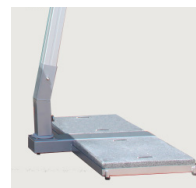

Base frame and brackets

All the metal parts are galvanized and then Interpon powder coated. Comes with adjustable feet or optional castor wheels.