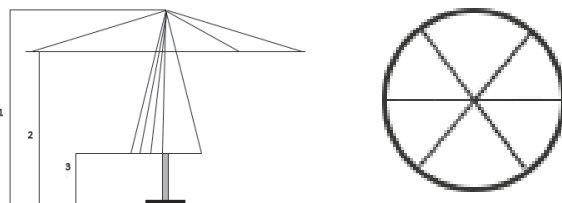

2.5m Round Levante

Pole size: 38mm, laminated bamboo.

Rib size: 28 x 20mm bamboo ribs.

Stay size: 28 x 20mm bamboo ribs.

Metal fittings: all metal fittings including screw bolts made from 304 stainless steel.

Hub and Runner

Laminated bamboo hub and runner with stainless steel brackets and bolts.

Cleat double pulley system

The rope locks into the cleat when the canopy is raised. The double pulley system makes the canopy easy to raise.

Rib ends

We use stainless steel rib ends with an insert nut and stainless steel bolts to fix the end of the cover for extra strength and clean lines.

1	Total height	2.65m
2	Open height	2.1m
3	Closed height	1.24m
4	Canopy size	2.5m