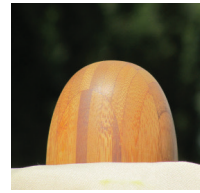

2.5m Round Levante

Pole size: 38mm, laminated bamboo.

Rib size: 28 x 20mm bamboo ribs.

Stay size: 28 x 20mm bamboo ribs.

Metal fittings: all metal fittings including screw bolts made from 304 stainless steel.

Levante range: 3 year guarantee for commercial use.

Finials -

Smooth, rounded bamboo finial, designed to complete the natural wooden bamboo look.

Ribs

Laminated bamboo ribs with stainless steel bolts to make it easy to replace parts.

Hub and Runner

Laminated bamboo hub and runner with stainless steel brackets and bolts.

Cleat double pulley system

The rope locks into the cleat when the canopy is raised. The double pulley system makes the canopy easy to raise.

Rib ends

We use stainless steel rib ends with an insert nut and stainless steel bolts to fix the end of the cover for extra strength and clean lines.

1	Total height	2.65m
2	Open height	2.1m
3	Closed height	1.24m
4	Canopy size	2.5m