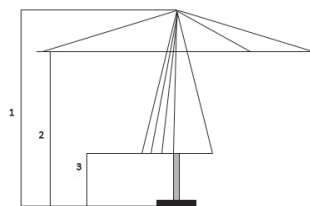

Cleat double pulley system
The rope locks into the cleat when the canopy is raised. The double pulley system makes the canopy easy to raise.

Pole size: 38mm, laminated bamboo.

Rib size: 25 x 20mm bamboo ribs.

Stay size: 25 x 20mm bamboo ribs.

Metal fittings: all metal fittings including screw bolts made from 304 stainless steel.

Sirocco range: 3 year guarantee for commercial and private use.

Opening: A double pulley and rope system is used for easy, light opening.

Size	2.5m	2.7m	3.0m
Total height	2.4m	2.43m	2.54m
Open height	1.9m	1.9m	1.9m
Closed height	1.2m	1.0m	1.0m
Canopy size	2.5m	2.7m	3.0m