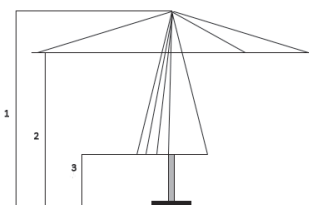

2.0m Square Sirocco

Pole size: 38mm, laminated bamboo.

Rib size: 25 x 20mm bamboo ribs.

Stay size: 25 x 20mm bamboo ribs.

Metal fittings: all metal fittings including screw bolts made from 304 stainless steel.

Hub and Runner

Marine Grade, Nylon PA66 hub and runner with stainless steel fixings.

Cleat double pulley system

The rope locks into the cleat when the canopy is raised. The double pulley system makes the canopy easy to raise.

Rib ends

We use stainless steel bolts screwed into laminated bamboo ribs to hold the canopy up.

1	Total height	2.53m
2	Open height	1.9m
3	Closed height	1.0m
4	Canopy size	2.0m