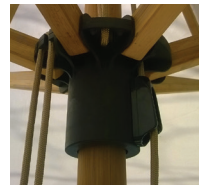

2.0m Square Sirocco

Pole size: 38mm, laminated bamboo.

Rib size: 25 x 20mm bamboo ribs.

Stay size: 25 x 20mm bamboo ribs.

Metal fittings: all metal fittings including screw bolts made from 304 stainless steel.

Levante range: 3 year guarantee for commercial use.

Finials -

Smooth, rounded Marine Grade Nylon PA66 finial, which matches the hub and runner.

Ribs

Laminated bamboo ribs with stainless steel bolts to make it easy to replace parts.

Hub and Runner

Marine Grade, Nylon PA66 hub and runner with stainless steel fixings.

Cleat double pulley system

The rope locks into the cleat when the canopy is raised. The double pulley system makes the canopy easy to raise.

Rib ends

We use stainless steel bolts screwed into laminated bamboo ribs to hold the canopy up.

1	Total height	2.53m
2	Open height	1.9m
3	Closed height	1.0m
4	Canopy size	2.0m