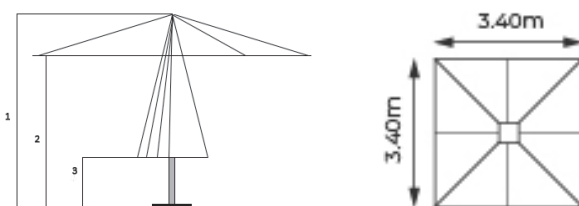

## Easy opening

Sprung loaded ribs for easy opening.

1	Total height	3.37m
2	Open height	2.42m
3	Closed height	0.80m
4	Canopy size	3.4m