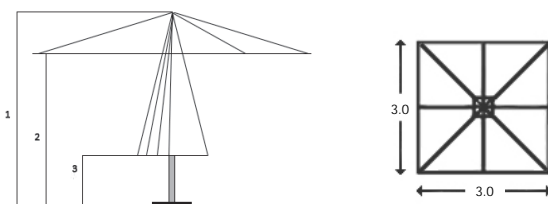

Hurricane 3.0m Square

Pole size: 49mm, 3mm thickness with cross support reinforcing.

Rib size: 35 x 20mm 2-3mm thickness with cross support reinforcing and mirror trim.

Hub and Runner: Marine grade nylon.

Cleat double pulley system

The rope locks into the cleat when the canopy is raised. The double pulley system makes the canopy easy to raise.

Rib ends

We use stainless steel rib ends with an insert nut and stainless steel bolt to fix the end of the cover for extra strength and clean lines.

Easy opening

Sprung loaded ribs for easy opening.

1	Total height	3.05m
2	Open height	2.26m
3	Closed height	0.80m
4	Canopy size	3.0m